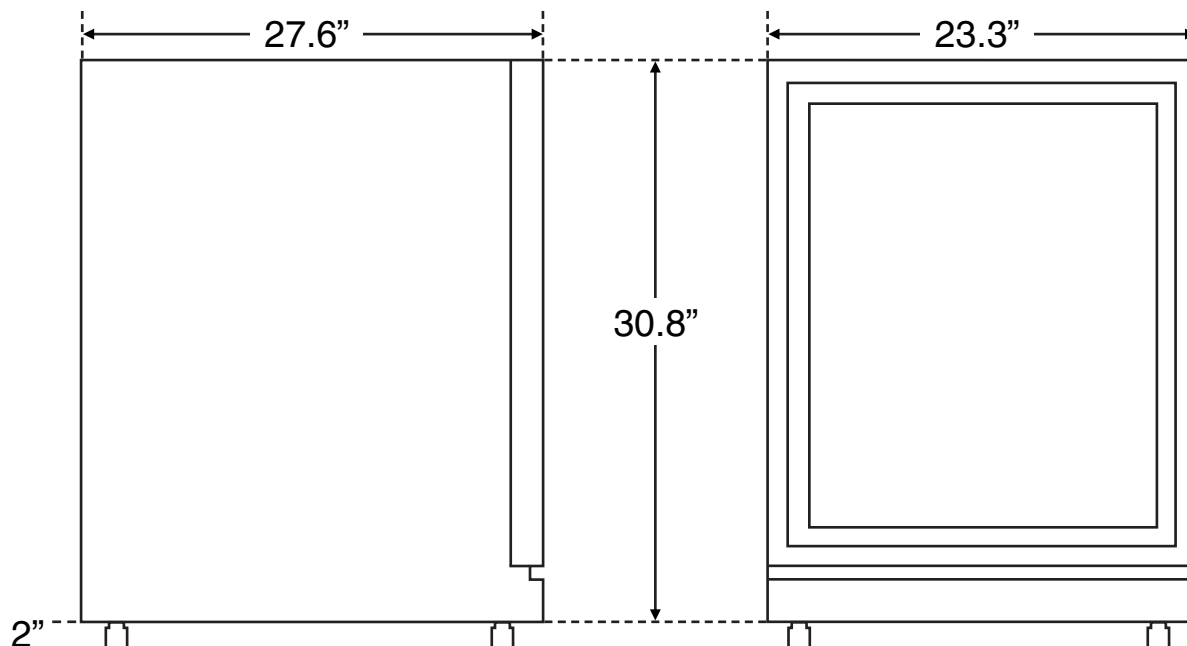

CABINET CONSTRUCTION

- High-density, CFC-Free, polyurethane insulation
- Large low-E double pane tempered thermal glass side panels
- Exterior: galvanized metal cabinet with powder coated painted surface
- Interior: easy to clean pre-painted steel

SHELVING

- Adjustable shelves

OPERATING CONDITIONS

- The unit is best suited for an environment where temperatures remain below 85°F and humidity does not exceed 55%.
- Areas with direct sunlight should also be avoided.

REFRIGERATION

- Easy to reach components for repairs
- Adjustable thermostat
- Forced air evaporator.

OPTIONS

- Leveling Legs: Easy to clean stainless steel legs.
- Optional attachable lock with key.
- Custom graphics

WARRANTY

- 2 year parts and labor warranty
- 5 year compressor

LIGHTING

- Horizontal & Vertical LED lighting

LEVELING LEGS

OPTIONAL LOCK WITH KEY

*Specifics may change without notification