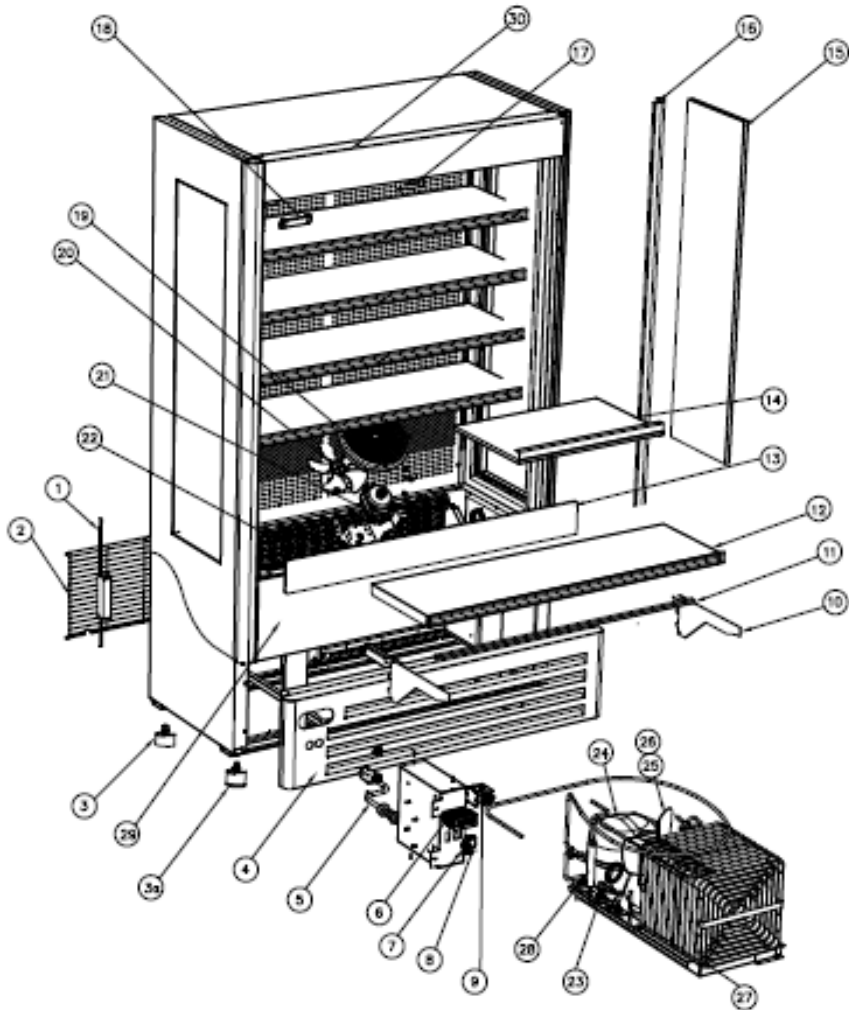

## SPARE PART LIST FOR ALPA-77H SLIM

ITEM #	PART NUMBER	DESCRIPTION	UM	QTY
1	183602005	LED DRIVER ASSEMBLY, 12 V DC	PC	1
2	105510023	LED DRIVER COVER	PC	1
3	100412001	LIGHTS SWITCH	PC	1
4	103142028	HEADER PANEL ALPA- 120	PC	1
5	201182011	NIGHT CURTAIN ASSEMBLY ALPA-120	ASSY	1
6	181628528	ENDPLATE RIGHT ALPA-99	ASSY	1
6a	181628529	ENDP LATE LEFT ALPA-99	ASSY	1
7	183570001	GLASS PANEL RIGHT ALPA-99	ASSY	1
7a	183570002	GLASS PANEL LEFT ALPA-99	ASSY	1
8	18320003	CORNER POST RIGHT ASSEMBLY ALPA-77	ASSY	1
8a	183200002	CORNER POST LEFT ASSEMBLY ALPA-77	ASSY	1
9	300396058	40" LED LAMP CL	ASSY	1
9a	300396056	20" LED LAMP CL	ASSY	2
10	103089005	LIGHT COVER VERTICAL RIGHT ALPA-77	PC	1
10a	103089006	LIG HT COVER VERTICAL LEFT ALPA-77	PC	1
11	100397144	COMPRESOR TECUMSEH TCX4I3U	PC	2
12	100399044	FAN MOTOR WITH UL YJ F18 18W 115V 50 / 60HZ	PC	2
13	100436023	FAN BLADE PLASTIC SCCW BLADE 10" 30a	PC	2
14	181496038	CONDENSER ASSEMBLY RIGHT	ASSY	1
14a	181496037	CONDENSER ASSEMBLY LEFT	ASSY	1
15	100840008	DRYER FILTER RIGHT	PC	1
15a	100840001	DRYER FILTER LEFT	PC	1
16	100417046	COOPEER CAPILLARY TUBE 0.054"x14'	PC	1
16a	100417059	COOPEER CAPTLLARY TUBE 0.054"x16'	PC	1
17	100923372	TEMPERED FRONT GLASS ALPA-120 HC	PC	1
18	300362006	CONTROLLER TEMPERATURE AKO-D14320-F0001	PC	1
19	100595005	GENERAL SWITCH	PC	1
20	200664014	CONTACTOR EATON C25BNB230A	PC	2
21	300036001	TIME DELAY CONTROL ALPA77	PC	1
22	101753009	GRILL ALPA-120	PC	1
23	101739511	GRILL RETURN AIR ALPA-120	PC	1
24	181460001	LEVELER ASSEMBLY BLACK	ASSY	4
25	100669060	FAN MOTO R 9 W 120V/60HZ/0.6A 1550 RP M CCW	PC	1
26	100436011	FAX BLADE PLASTIC SCCW BLADE 7 7/8" 30°	PC	1
27	100388026	POWER CORD 120V 20A	PC	1
28	300196000	GRILL REAR WIRE ALPA-120	PC	2
29	180206004	EVAPORATOR ALPA-120	PC	2
30	181510506	SHELF BOTTOM ALPA- 120	PC	1
31	102803500	SHELF BRACKET	PC	6
32	181512011	SHELF ASSEMBLY ALPA-120	ASSY	3
33	100195000	PLASTIC FAN COVER	PC	1
34	100512002	THERMOMETER ALCOHOL	PC	1