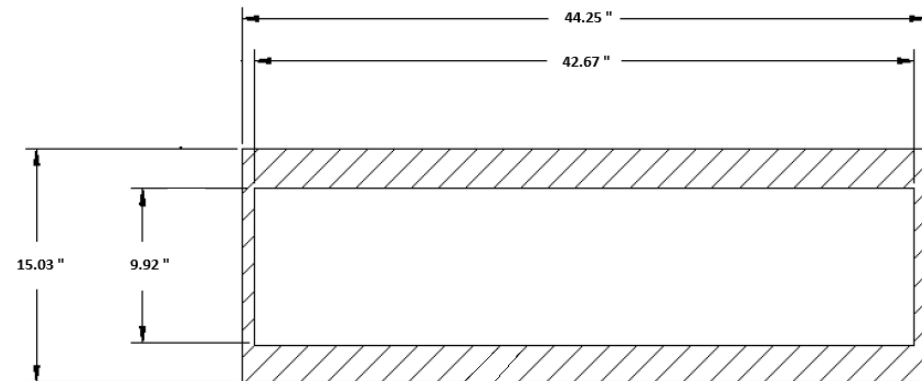

DIELINES GRAPHICS FOR ALPA-120H SLIM

HEADER

Graphic "Brand", 44.25" X 7.52"
Graphic "Brand", 1124 mm X 191 mm

BUMPER

Graphic "Brand", 44.25" X 15.03"
Graphic "Brand", 1124 mm X 382 mm

DIELINES GRAPHICS FOR ALPA-120H SLIM

SIDES

Graphic "Brand", right and left side, 78.46" X 23.82"
Graphic "Brand", right and left side, 1993 mm X 605 mm