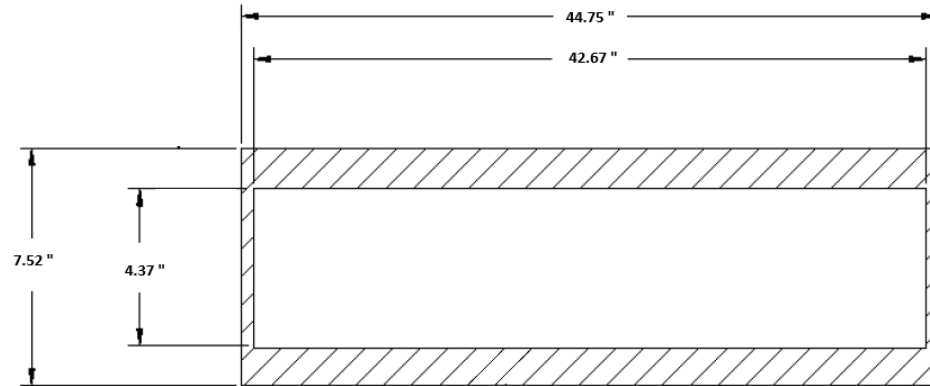

DIELINES GRAPHICS FOR ALPA-120H SLIM

HEADER

Graphic "Brand", 44.25" X 7.52"
Graphic "Brand", 1124 mm X 191 mm

BUMPER

Graphic "Brand", 44.25" X 15.03"
Graphic "Brand", 1124 mm X 382 mm

DIELINES GRAPHICS FOR ALPA-120H SLIM

SIDES

Graphic "Brand", right and left side, 78.46" X 23.82"
Graphic "Brand", right and left side, 1993 mm X 605 mm