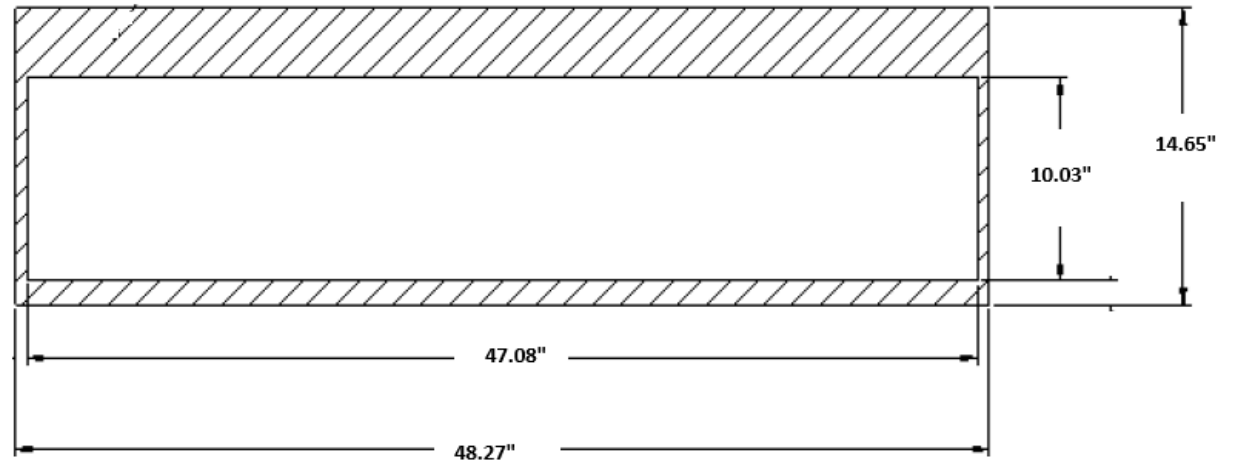

## HEADER

Graphic "Brand", 48.27" X 6.85"  
Graphic "Brand", 1,226 mm X 174 mm

## BUMPER

Graphic "Brand", 48.27" X 14.67"  
Graphic "Brand", 1,226 mm X 372 mm

Graphic "Brand", right and left side, 30.71" X 77.83"  
Graphic "Brand", right and left side, 780 mm X 1,977 mm

Left side

Right side