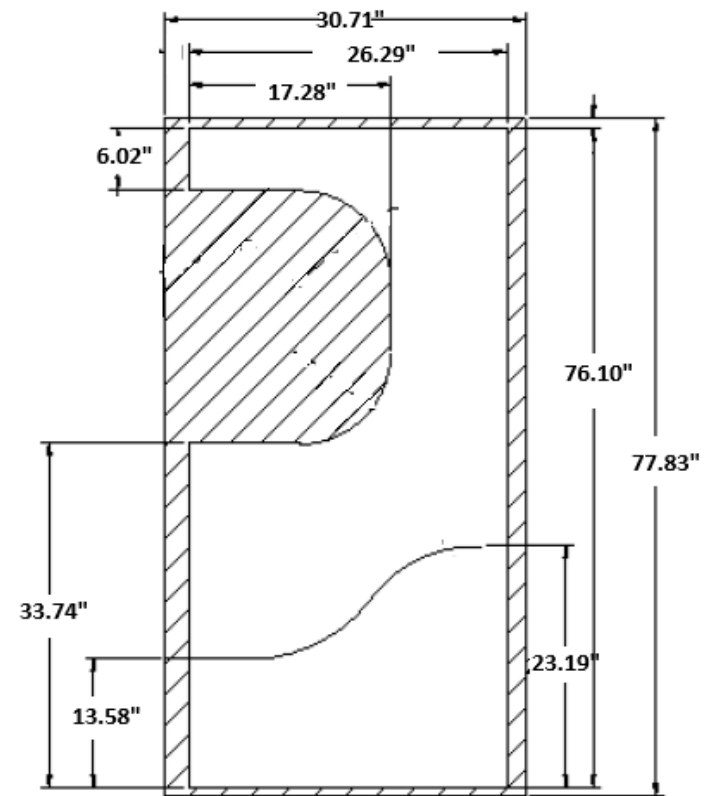

## HEADER

Graphic "Brand", 48.27" X 6.85"  
Graphic "Brand", 1,226 mm X 174 mm

## BUMPER

Graphic "Brand", 48.27" X 14.67"  
Graphic "Brand", 1,226 mm X 372 mm

Graphic "Brand", right and left side, 30.71" X 77.83"  
Graphic "Brand", right and left side, 780 mm X 1,977 mm

Left side

Right side