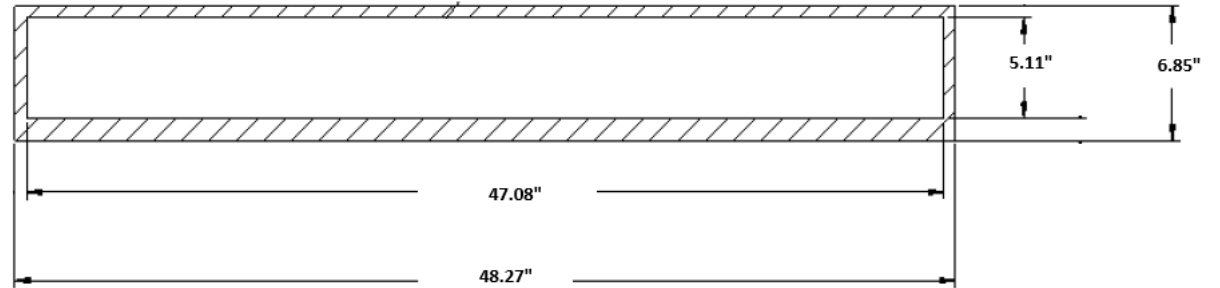

## HEADER

Graphic "Brand", 48.27" X 6.85"  
Graphic "Brand", 1,226 mm X 174 mm

## BUMPER

Graphic "Brand", 48.27" X 14.67"  
Graphic "Brand", 1,226 mm X 372 mm

Graphic "Brand", right and left side, 30.71" X 77.83"  
Graphic "Brand", right and left side, 780 mm X 1,977 mm

Left side

Right side