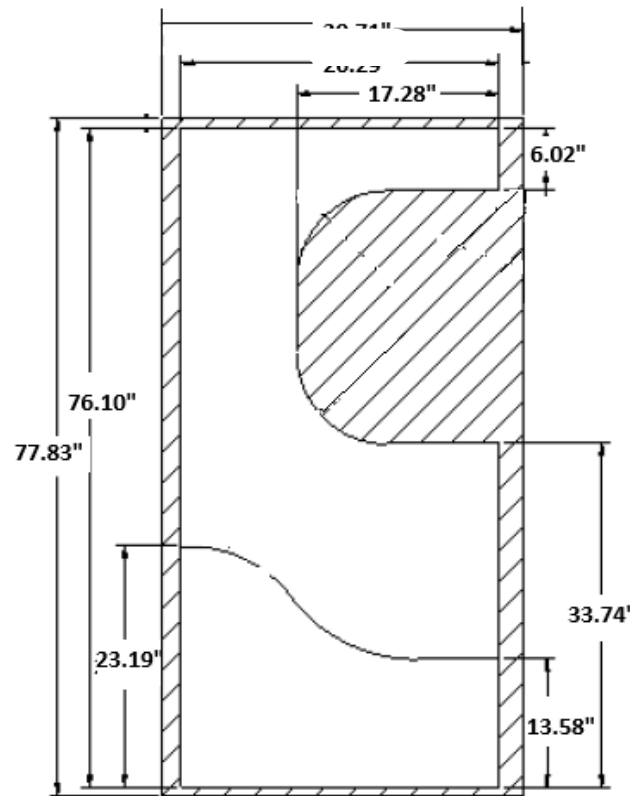

## HEADER

Graphic "Brand", 48.27" X 6.85"  
Graphic "Brand", 1,226 mm X 174 mm

## BUMPER

Graphic "Brand", 48.27" X 14.67"  
Graphic "Brand", 1,226 mm X 372 mm

Graphic "Brand", right and left side, 30.71" X 77.83"  
Graphic "Brand", right and left side, 780 mm X 1,977 mm

Left side

Right side