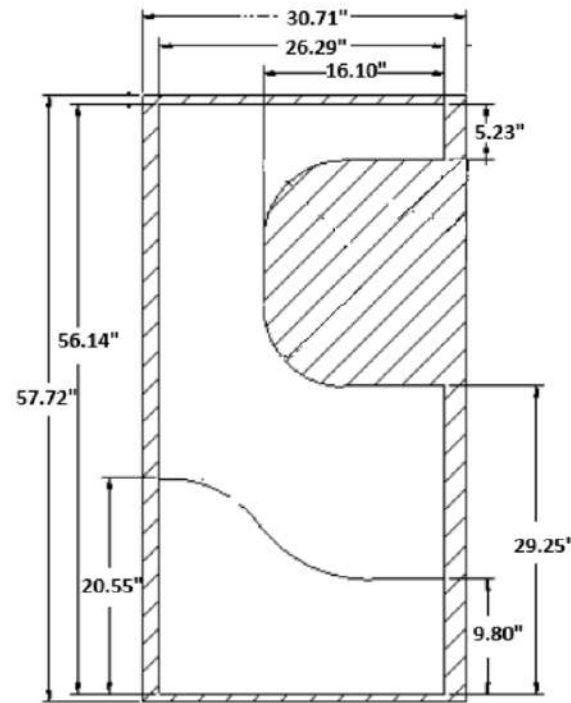

HEADER

Graphic "Brand", 32.28" X 7.48"
Graphic "Brand", 820 mm X 190 mm

BUMPER

Graphic "Brand", 32.28" X 5.51"
Graphic "Brand", 820 mm X 140 mm

Graphic "Brand", right and left side, 30.71" X 57.72"
Graphic "Brand", right and left side, 780 mm X 1,466 mm

Left side

Right side