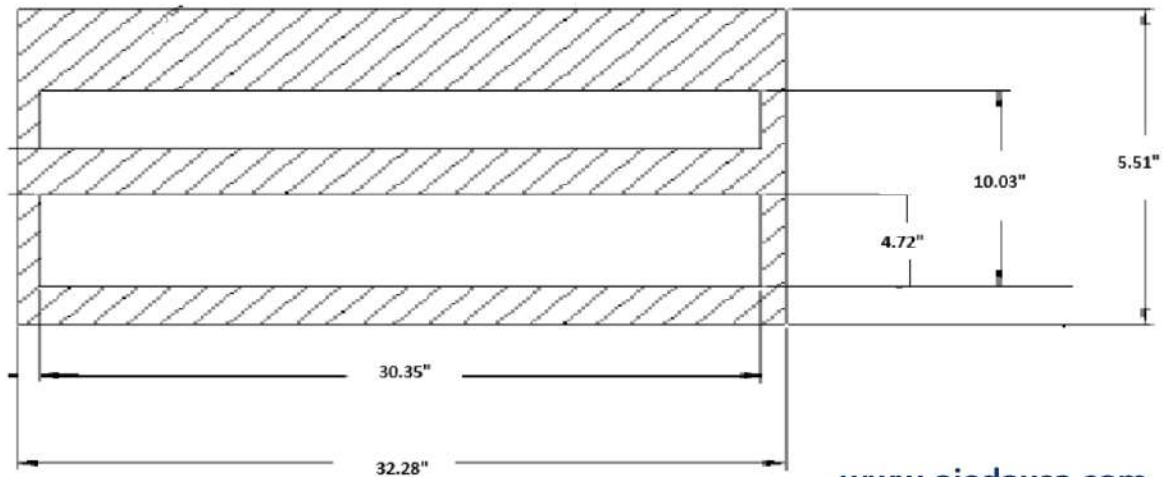

HEADER

Graphic "Brand", 32.28" X 7.48"
Graphic "Brand", 820 mm X 190 mm

BUMPER

Graphic "Brand", 32.28" X 5.51"
Graphic "Brand", 820 mm X 140 mm

Graphic "Brand", right and left side, 30.71" X 57.72"
Graphic "Brand", right and left side, 780 mm X 1,466 mm

Left side

Right side