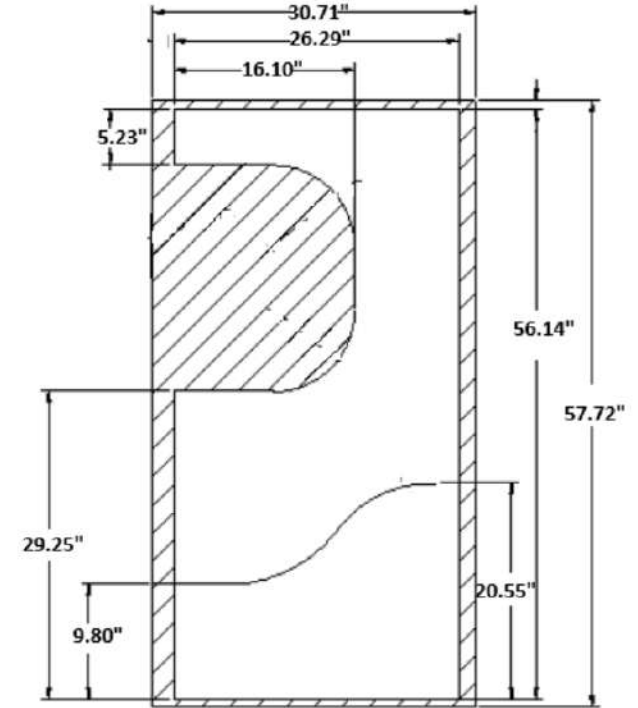

HEADER

Graphic "Brand", 32.28" X 7.48"
Graphic "Brand", 820 mm X 190 mm

BUMPER

Graphic "Brand", 32.28" X 5.51"
Graphic "Brand", 820 mm X 140 mm

Graphic "Brand", right and left side, 30.71" X 57.72"
Graphic "Brand", right and left side, 780 mm X 1,466 mm

Left side

Right side