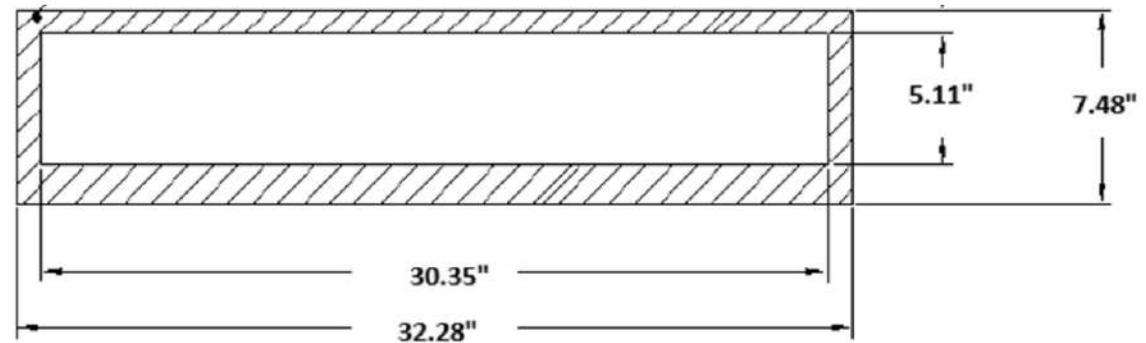

HEADER

Graphic "Brand", 32.28" X 7.48"
Graphic "Brand", 820 mm X 190 mm

BUMPER

Graphic "Brand", 32.28" X 5.51"
Graphic "Brand", 820 mm X 140 mm

Graphic "Brand", right and left side, 30.71" X 57.72"
Graphic "Brand", right and left side, 780 mm X 1,466 mm

Left side

Right side