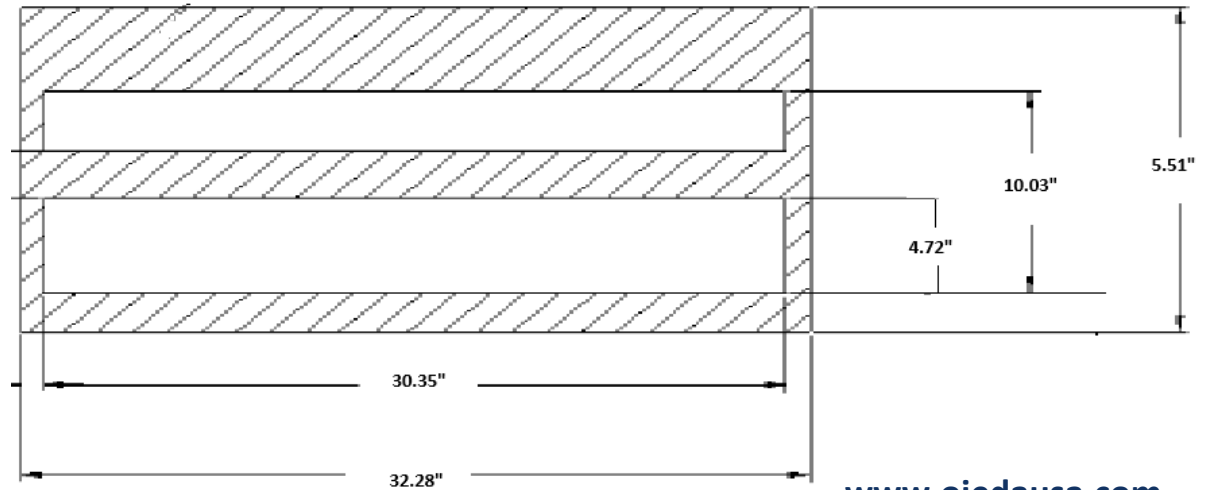

DIELINES GRAPHICS FOR ALPA-77

HEADER

Graphic "Brand", 32.28" X 7.48"
 Graphic "Brand", 820 mm X 190 mm

BUMPER

Graphic "Brand", 32.28" X 5.51"
 Graphic "Brand", 820 mm X 140 mm

Graphic "Brand", right and left side, 30.71" X 77.83"
Graphic "Brand", right and left side, 780 mm X 1,977 mm

Left side

Right side