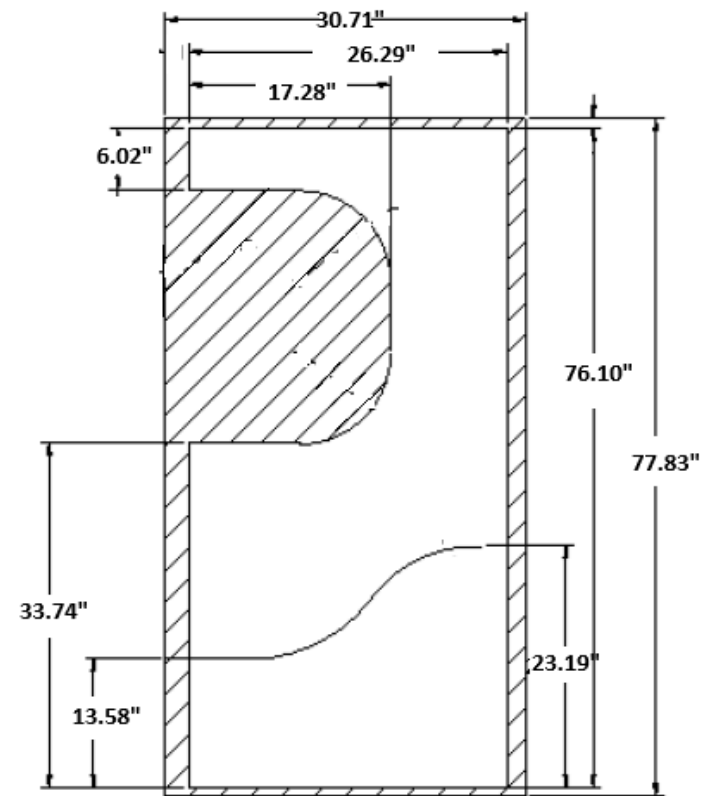

DIELINES GRAPHICS FOR ALPA-77

HEADER

Graphic "Brand", 32.28" X 7.48"
 Graphic "Brand", 820 mm X 190 mm

BUMPER

Graphic "Brand", 32.28" X 5.51"
 Graphic "Brand", 820 mm X 140 mm

Graphic "Brand", right and left side, 30.71" X 77.83"
Graphic "Brand", right and left side, 780 mm X 1,977 mm

Left side

Right side