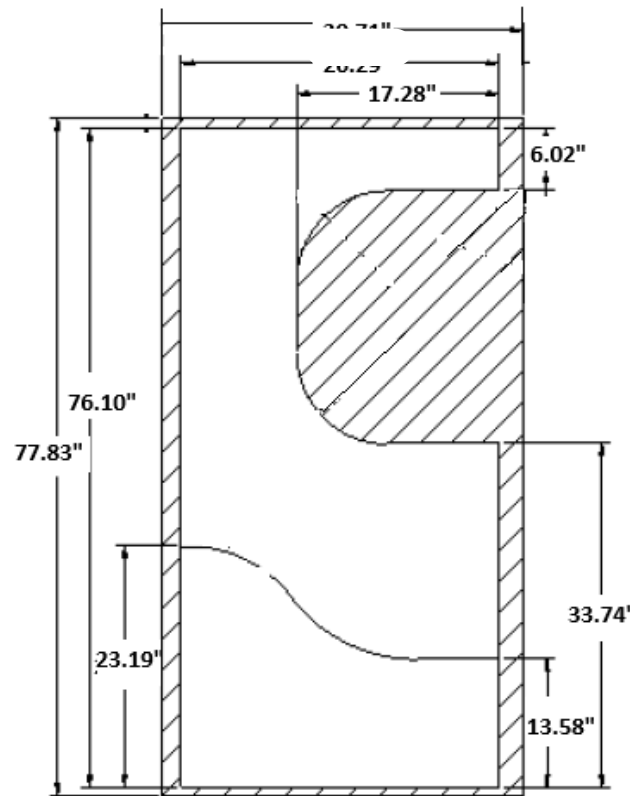

DIELINES GRAPHICS FOR ALPA-77

HEADER

Graphic "Brand", 32.28" X 7.48"
 Graphic "Brand", 820 mm X 190 mm

BUMPER

Graphic "Brand", 32.28" X 5.51"
 Graphic "Brand", 820 mm X 140 mm

Graphic "Brand", right and left side, 30.71" X 77.83"
Graphic "Brand", right and left side, 780 mm X 1,977 mm

Left side

Right side