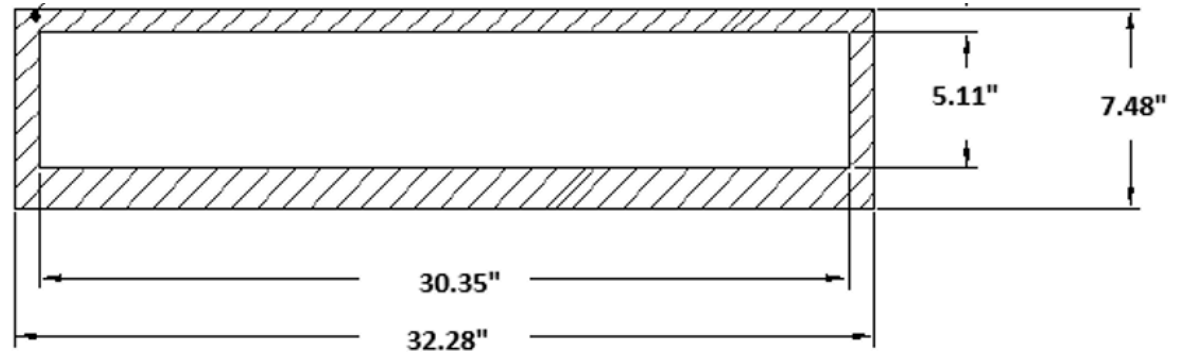

DIELINES GRAPHICS FOR ALPA-77

HEADER

Graphic "Brand", 32.28" X 7.48"
 Graphic "Brand", 820 mm X 190 mm

BUMPER

Graphic "Brand", 32.28" X 5.51"
 Graphic "Brand", 820 mm X 140 mm

Graphic "Brand", right and left side, 30.71" X 77.83"
Graphic "Brand", right and left side, 780 mm X 1,977 mm

Left side

Right side