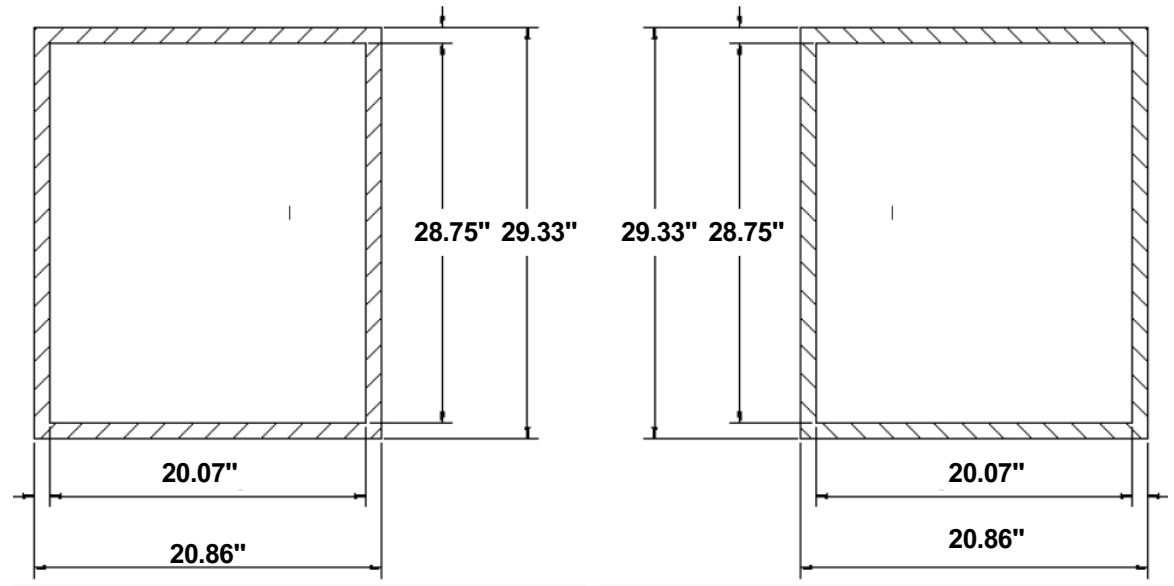

REFRIGERATED MERCHANDISING SOLUTIONS

DIELINES GRAPHICS FOR CTFH-3

SIDES

Graphic "Brand", 20.86" X 29.33"

Left side

Rigth side