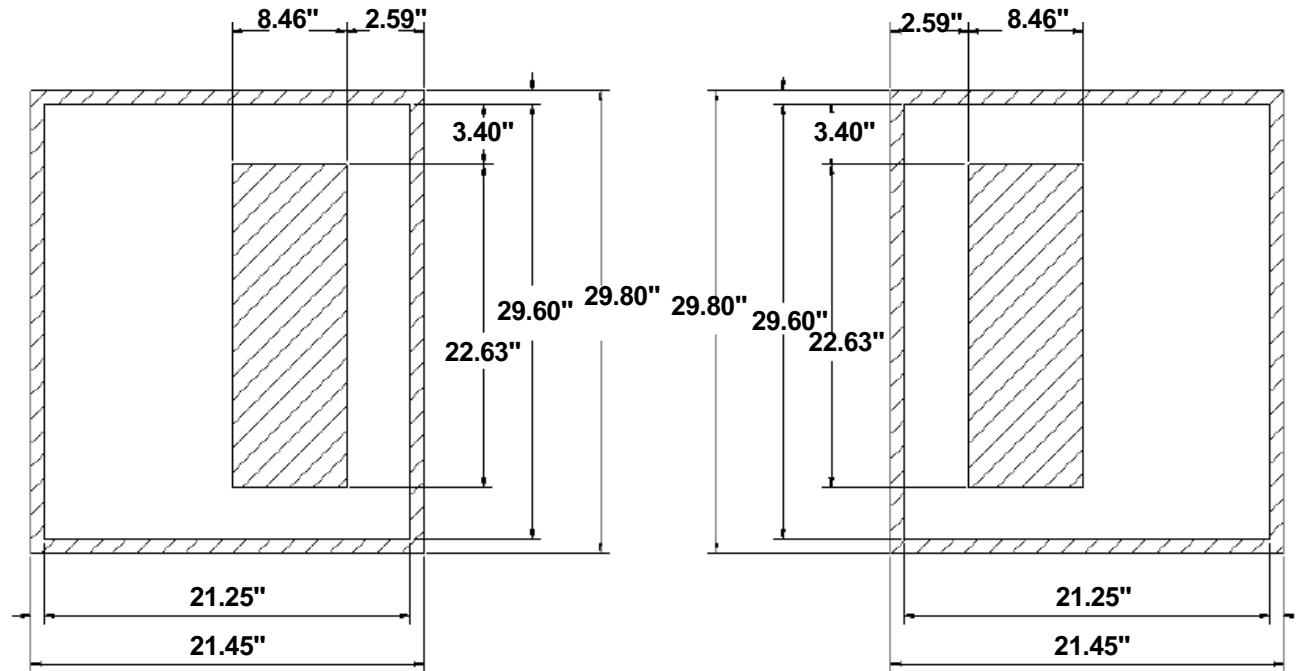

REFRIGERATED MERCHANDISING SOLUTIONS

DIELINES GRAPHICS FOR CTRH-4

SIDES

Graphic "Brand", 20.86" X 29.33"

Left side

Righth side