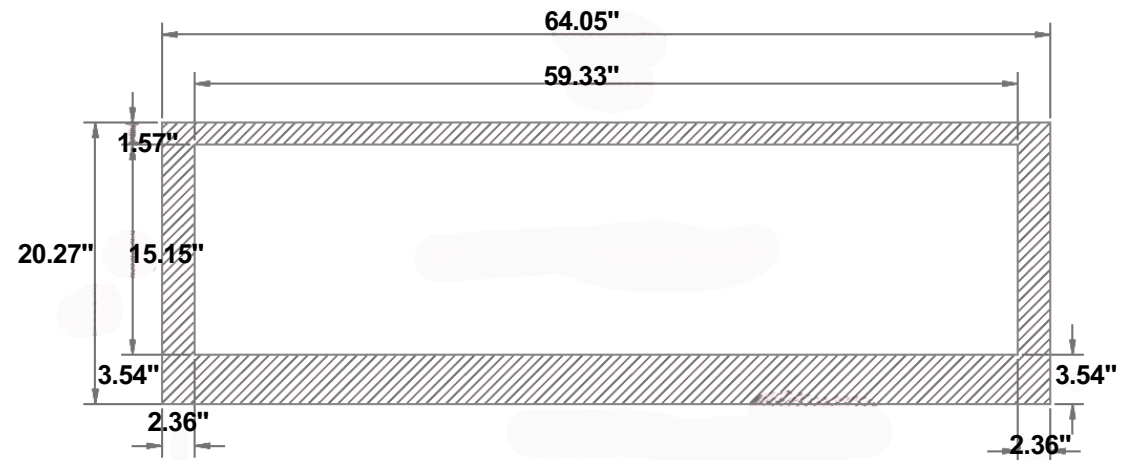

REFRIGERATED MERCHANDISING SOLUTIONS

DIELINES GRAPHICS FOR RDCH-5

FRONTAL

Graphic "Brand", 64.05" X 20.27"

REFRIGERATED MERCHANDISING SOLUTIONS

DIELINES GRAPHICS FOR RDCH-5

SIDES

Graphic "Brand", 32.87" X 46.92"

Left side

Right side