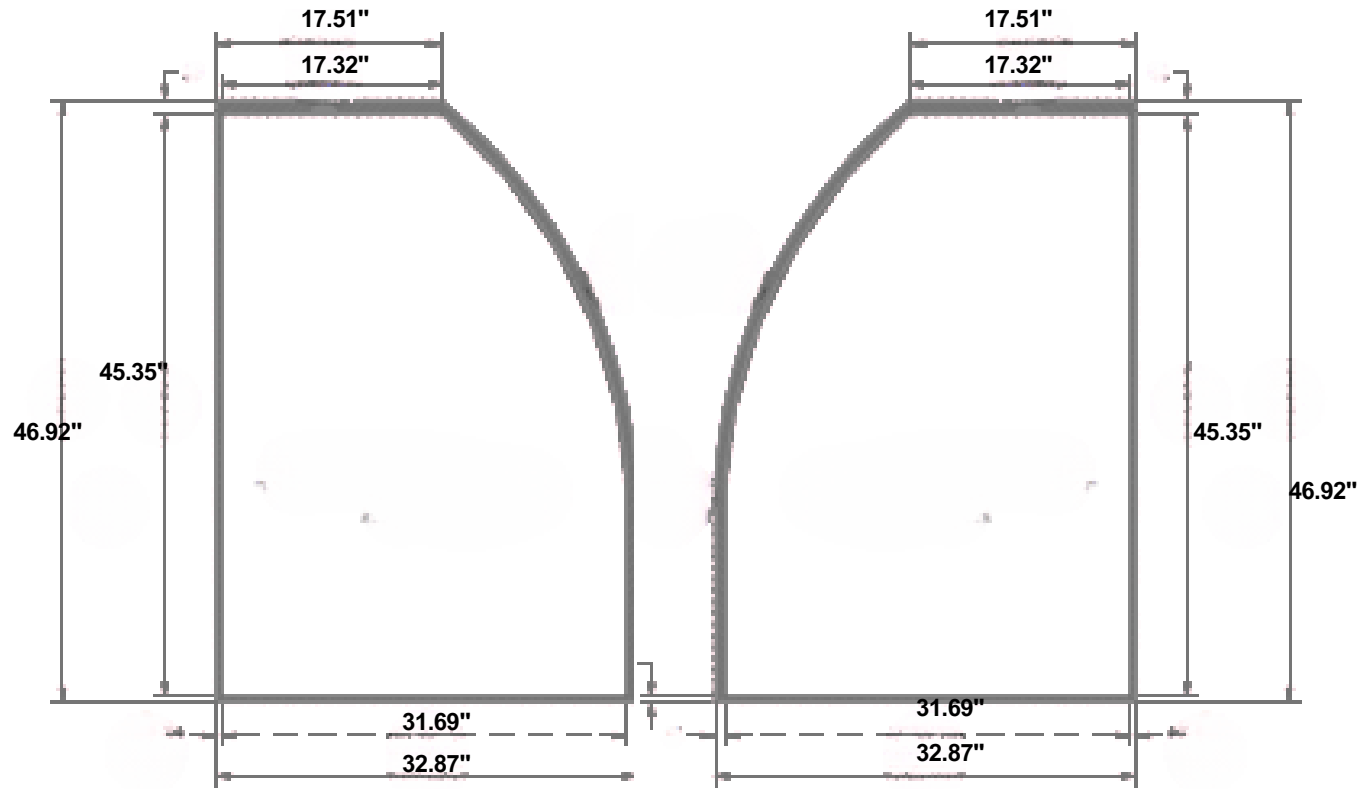

REFRIGERATED MERCHANDISING SOLUTIONS

DIELINES GRAPHICS FOR RDCH-5

FRONTAL

Graphic "Brand", 64.05" X 20.27"

REFRIGERATED MERCHANDISING SOLUTIONS

DIELINES GRAPHICS FOR RDCH-5

SIDES

Graphic "Brand", 32.87" X 46.92"

Left side

Right side