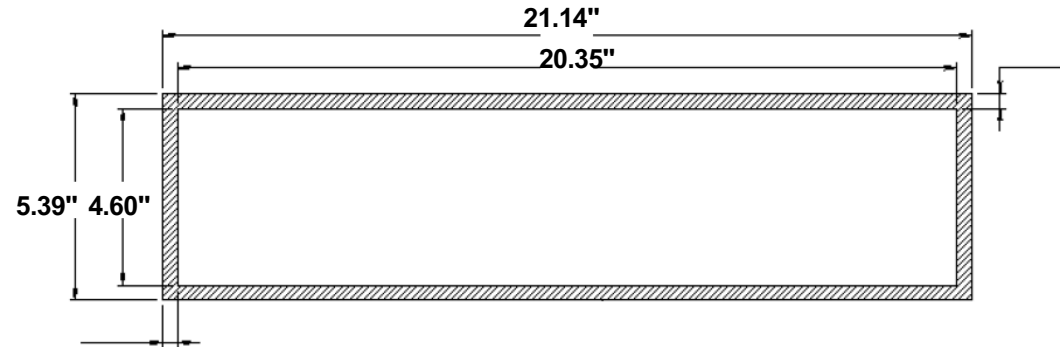

REFRIGERATED MERCHANDISING SOLUTIONS

DIELINES GRAPHICS FOR RMH-10SL

HEADER

Graphic "Brand", 21.14" X 5.39"

BUMPER

Graphic "Brand", 24.80" X 12.79"

Graphic "Brand", 17.32" X 57"

Left side

Right side