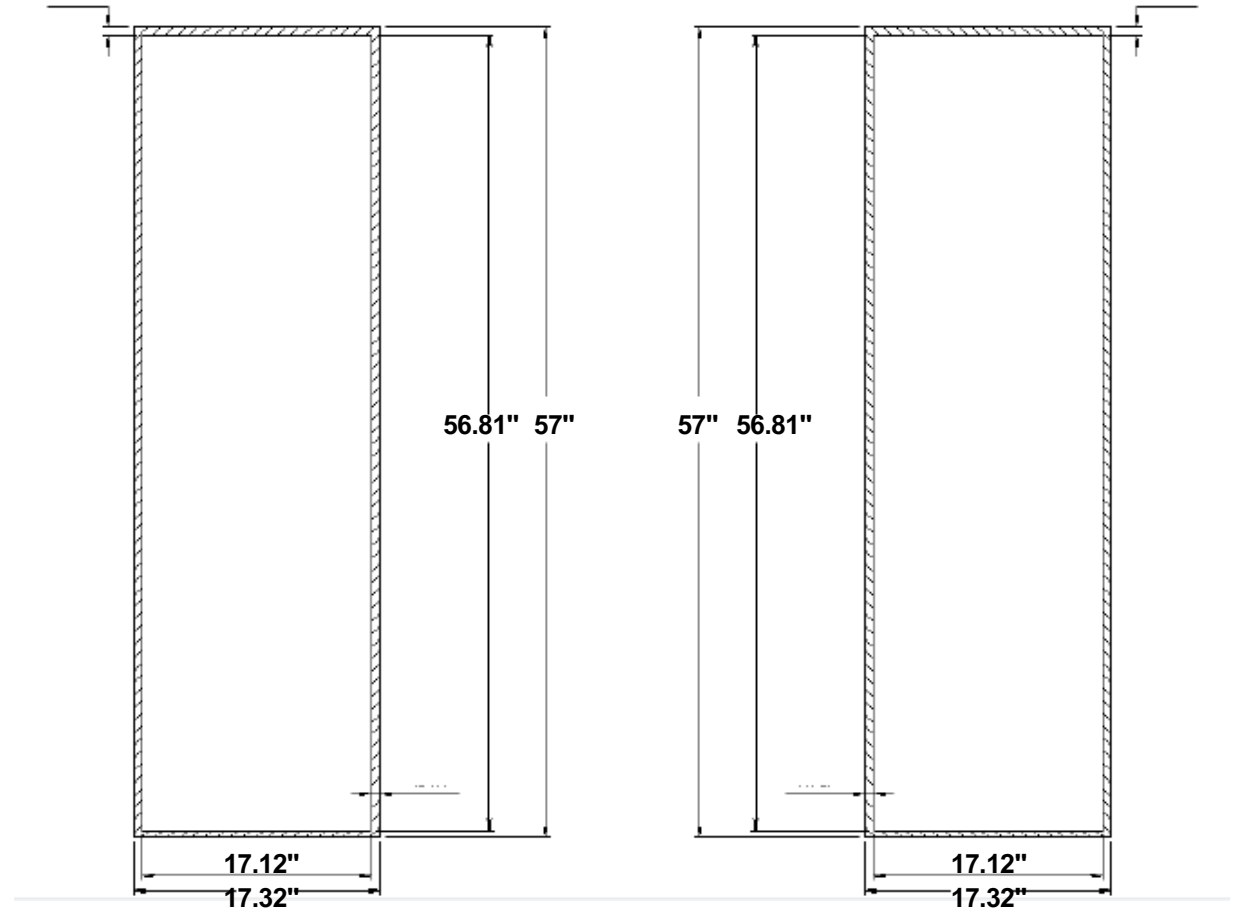

REFRIGERATED MERCHANDISING SOLUTIONS

DIELINES GRAPHICS FOR RMH-10SL

HEADER

Graphic "Brand", 21.14" X 5.39"

BUMPER

Graphic "Brand", 24.80" X 12.79"

Graphic "Brand", 17.32" X 57"

Left side

Right side