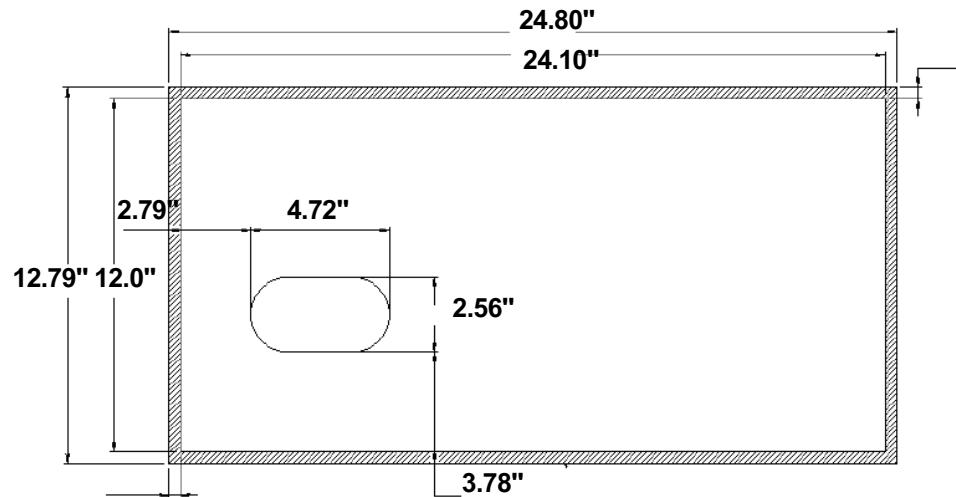

REFRIGERATED MERCHANDISING SOLUTIONS

DIELINES GRAPHICS FOR RMH-10SL

HEADER

Graphic "Brand", 21.14" X 5.39"

BUMPER

Graphic "Brand", 24.80" X 12.79"

Graphic "Brand", 17.32" X 57"

Left side

Right side