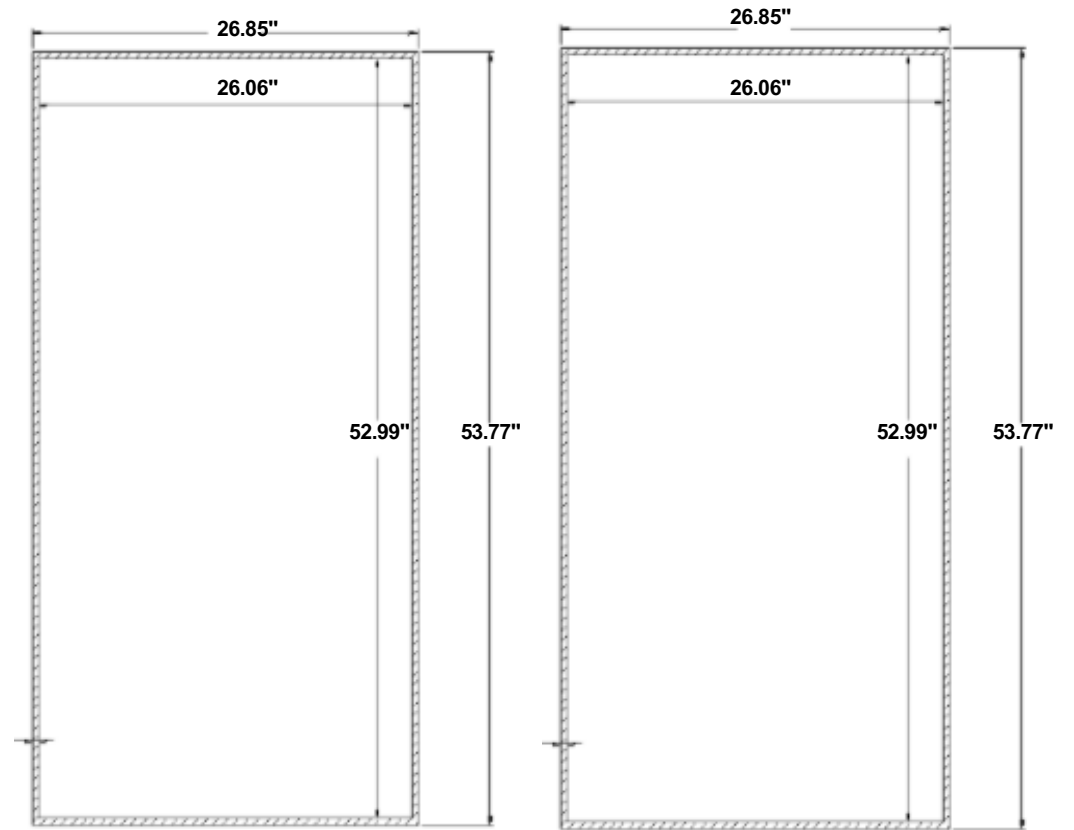

Graphic "Brand", 26.85" X 53.77"

Left side

Rigth side